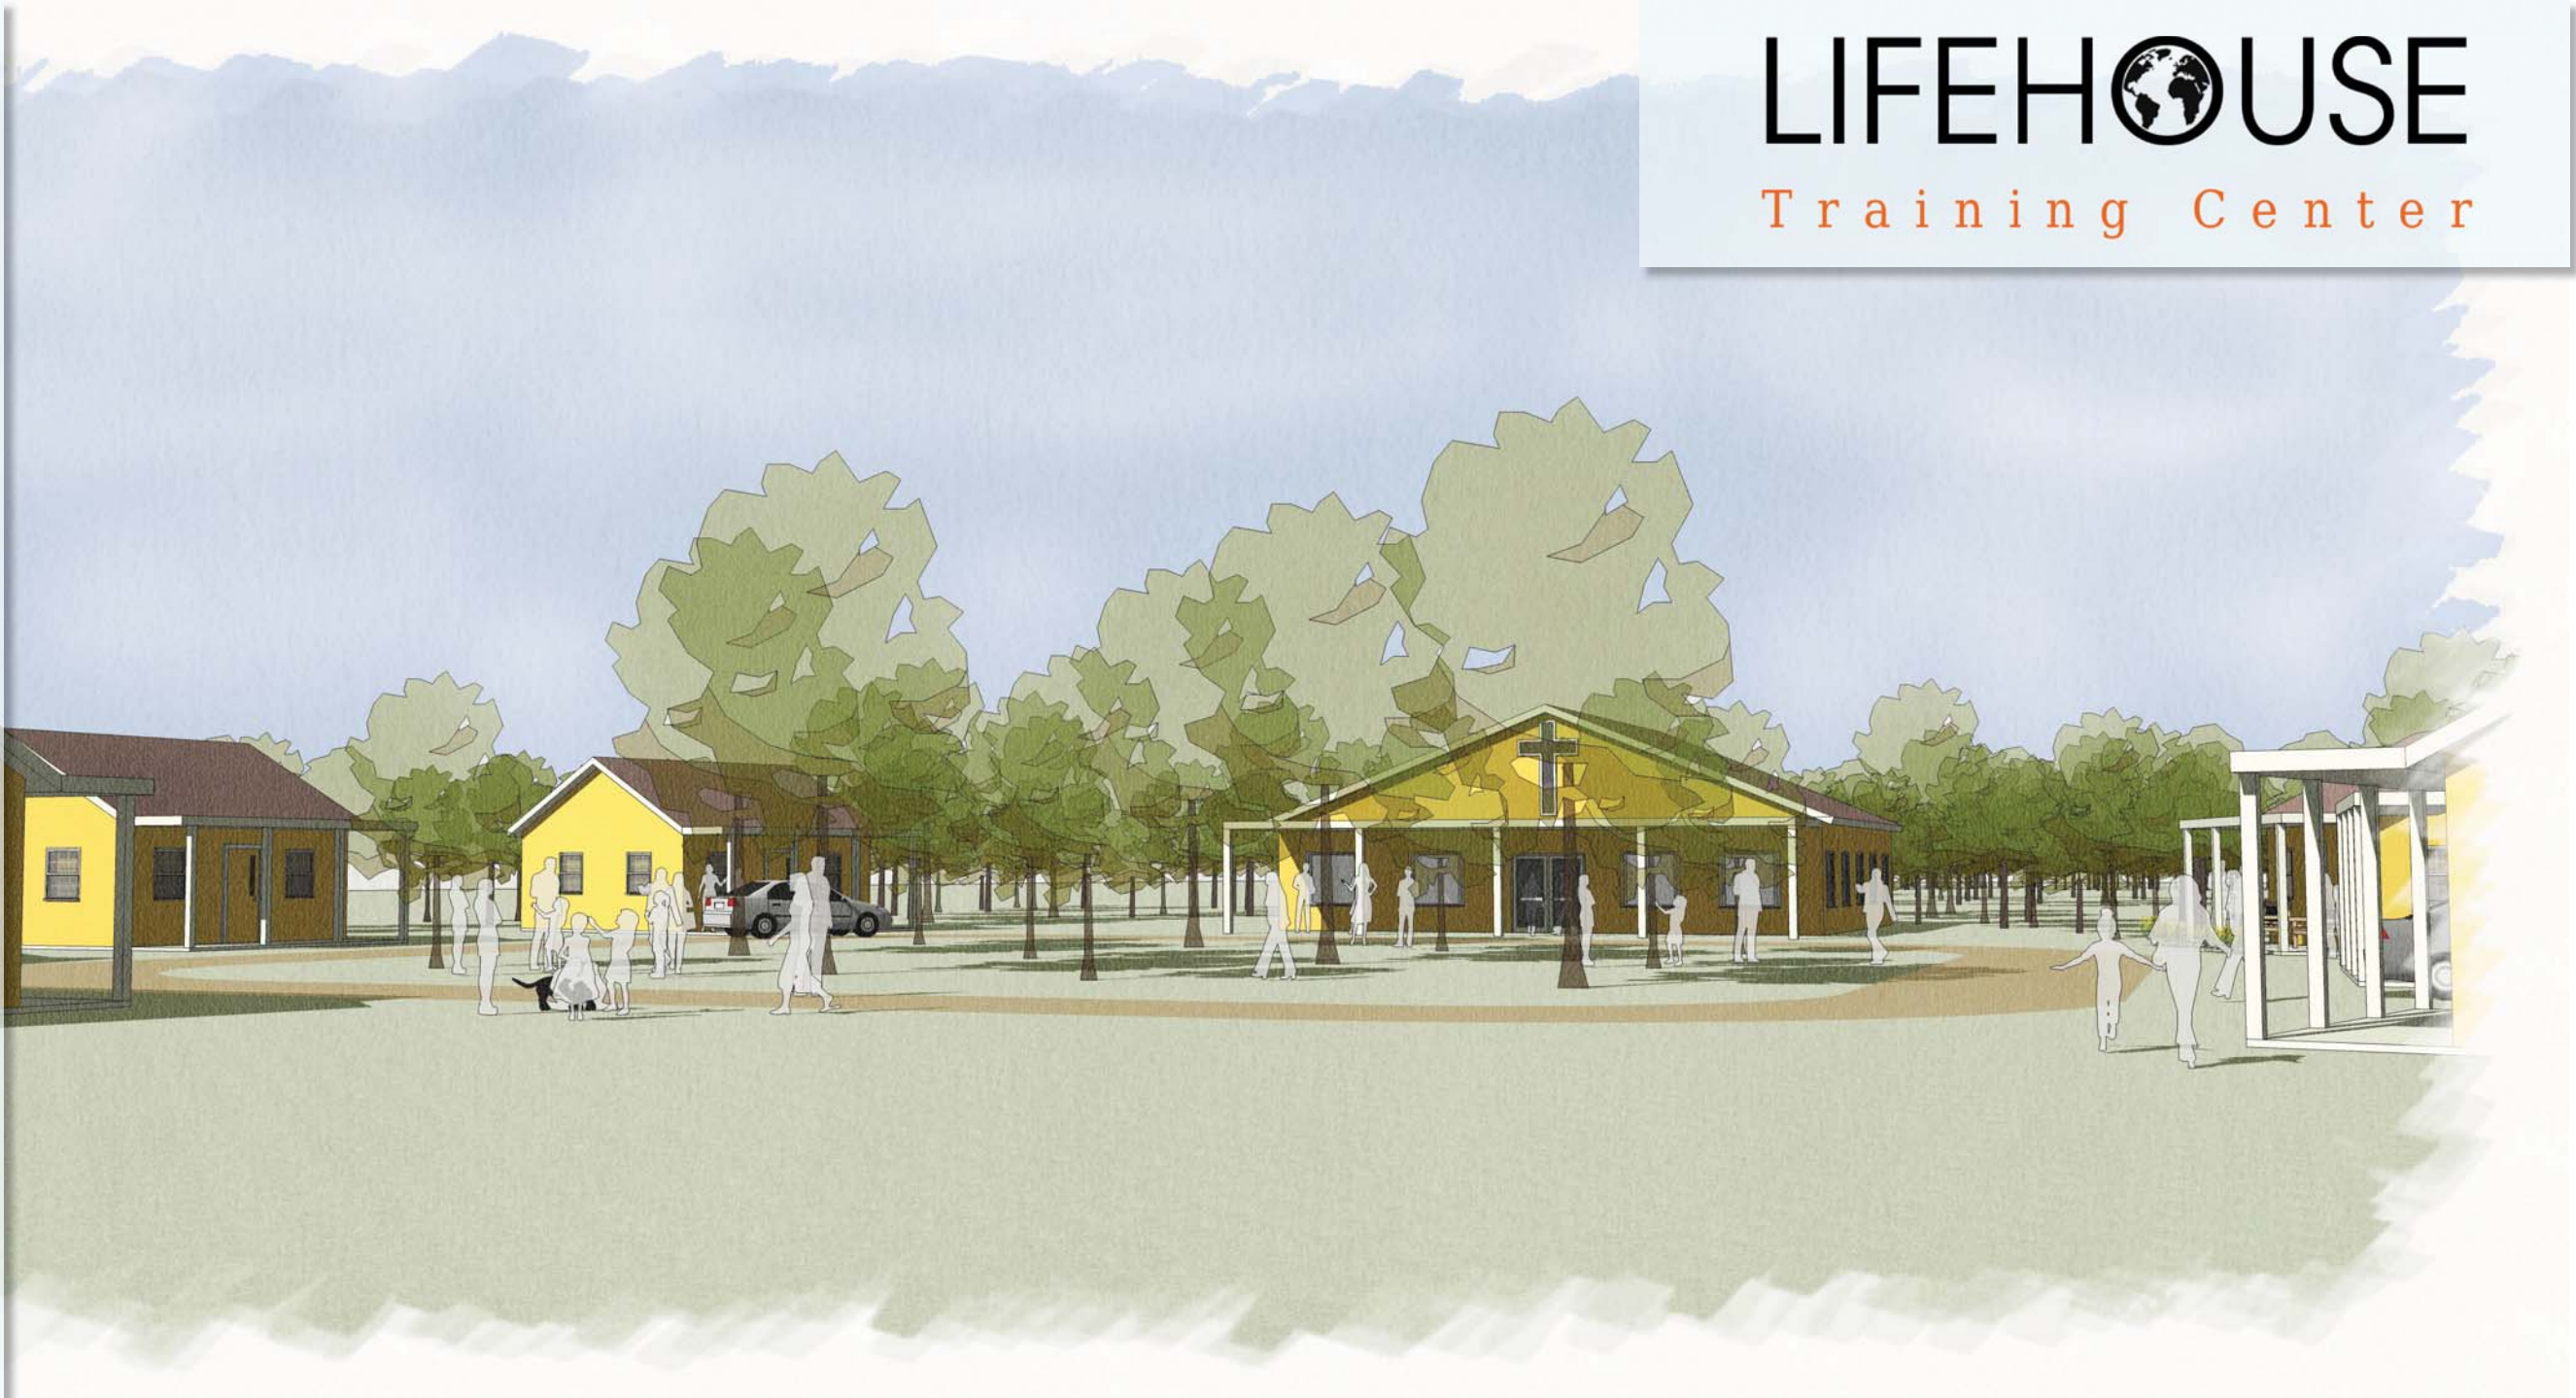

LIFEHOUSE

The cabins are designed to accommodate 2 - 4 people. They serve as small life-sharing communities and are equipped with a full bathroom and a kitchenette.

We intend to build the cabins ourselves. We estimate the cost for a cabin between \$ 10,000 - \$12,000.