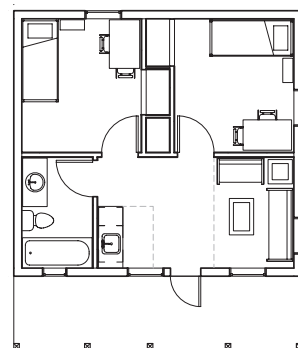

LIFEHOUSE

The cabins are designed to accommodate 2 - 4 people. They serve as small life-sharing communities and are equipped with a full bathroom and a kitchenette.

We intend to build the cabins ourselves. We estimate the cost for a cabin between \$ 10,000 - \$12,000.

Floor Plans

Option 01: Efficiency

Option 02: 2 Bedroom

Option 03: Connecting Units