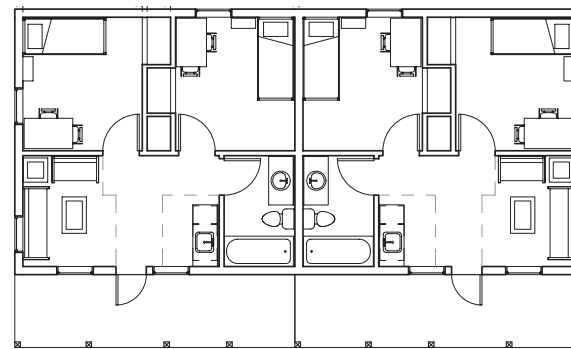

LIFEHOUSE

The cabins are designed to accommodate 2 - 4 people. They serve as small life-sharing communities and are equipped with a full bathroom and a kitchenette.

We intend to build the cabins ourselves. We estimate the cost for a cabin between \$ 10,000 - \$12,000.

Floor Plans

Option 01: Efficiency

Option 02: 2 Bedroom

Option 03: Connecting Units