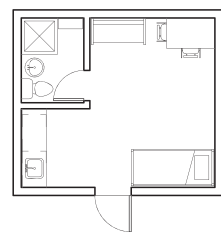

LIFEHOUSE

The cabins are designed to accommodate 2 - 4 people. They serve as small life-sharing communities and are equipped with a full bathroom and a kitchenette.

We intend to build the cabins ourselves. We estimate the cost for a cabin between \$ 10,000 - \$12,000.

Floor Plans

Option 01: Efficiency

Option 02: 2 Bedroom

Option 03: Connecting Units